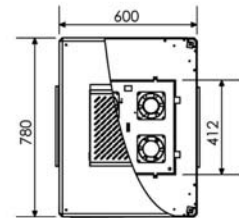

UNIVERSAL LINE PCcase (36U 600x800)

PCCASE36

36U 3 sectioned Rack Cabinet width=600mm. Depth=800m. Height=1800mm. Bottom section is complete with smoked shatterproof – secure glass.

PCCASE36M

36U 3 sectioned Rack Cabinet width=600mm. Depth=800m. Height=1800mm. Bottom section is complete with solid metal door.

width=600 mm. depth=800 mm.

Order No.	U (44,45 mm)	h inside height (mm)	H outside height (mm)
PCCASE36	36	1629,4	1744,4
PCCASE36M	36	1629,4	1744,4

Please define your colour with your order.
"Black-Ral9005, White-Ral7035".
Unless noted otherwise it is delivered as black Ral9005.

Explode View

Front View

Side View

Sliding keyboard tray with locking front door for added security

Locking vented side door

Top View