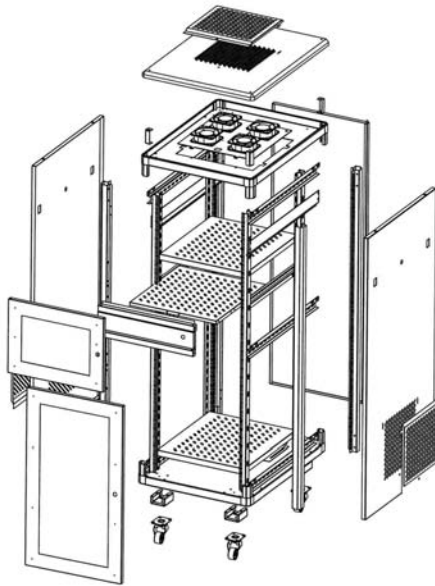

* Both side doors are lockable, removable, and openable.

* Side doors have filtered and vented air circulation trays that allow air circulation or air entry.

* It is possible to use together with cooling fans and also have filtered and vented tray on top that allow air circulation.

* Bottom section have two option. Glass door or solid metal door.

PCCASE cabinets match all features that have defined in the previous pages for UNIVERSALLINE.

An excellent solution for workshops, factories, processes, warehouse and laboratories

UNIVERSAL LINE PCcase (36U 600x800)

PCCASE36

36U 3 sectioned Rack Cabinet width=600mm. Depth=800m. Height=1800mm. Bottom section is complete with smoked shatterproof – secure glass.

PCCASE36M

36U 3 sectioned Rack Cabinet width=600mm. Depth=800m. Height=1800mm. Bottom section is complete with solid metal door.

width=600 mm. depth=800 mm.

Order No.	U (44,45 mm)	h inside height (mm)	H outside height (mm)
PCCASE36	36	1629,4	1744,4
PCCASE36M	36	1629,4	1744,4

Please define your colour with your order.
"Black-Ral9005, White-Ral7035".
Unless noted otherwise it is delivered as black Ral9005.