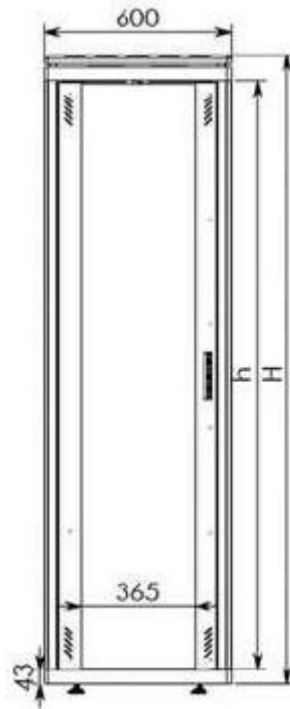

**DN-19 22-U-6/6**

**Width: 600mm**  
**Depth: 600mm**  
**Units (44,45mm): 22**

Explode View

## Front View

inside height (h): 1006,3mm  
outside height (H): 1131,4mm

## Side View

## Top View

All dimensions in mm.