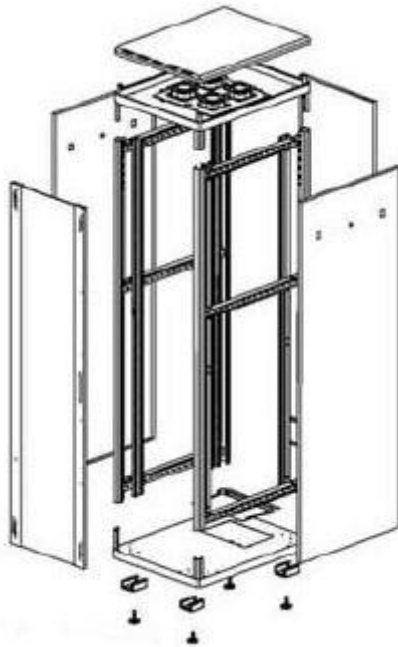

**DN-19 22-U-6/6**

**Width: 600mm**  
**Depth: 600mm**  
**Units (44,45mm): 22**

Explode View

## Front View

inside height (h): 1006,3mm  
outside height (H): 1131,4mm

## Side View

## Top View

All dimensions in mm.