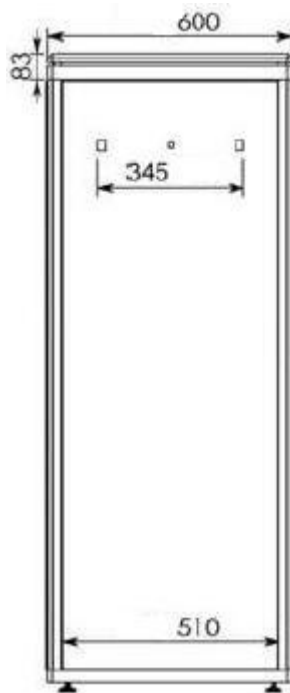

**DN-19 22-U-6/6**

**Width: 600mm**  
**Depth: 600mm**  
**Units (44,45mm): 22**

Explode View

## Front View

inside height (h): 1006,3mm  
outside height (H): 1131,4mm

## Side View

## Top View

All dimensions in mm.