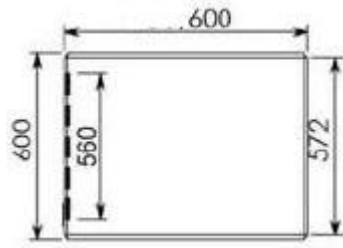

**DN-19 22-U-6/6**

**Width: 600mm**  
**Depth: 600mm**  
**Units (44,45mm): 22**

Explode View

## Front View

inside height (h): 1006,3mm  
outside height (H): 1131,4mm

## Side View

## Top View

All dimensions in mm.